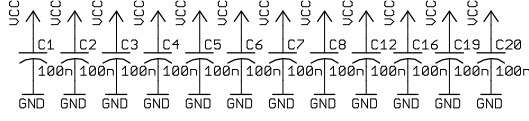

IC power rails

Local decoupling

Unused gates

Title: counterBoard	
Version:	
31/07/2019 20:15	
Drawn By:	1/1

Title: displayBoard	
Version:	
20/07/2019 17:13	
Drawn By:	1/1