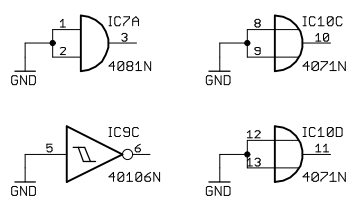

IC power rails

Local decoupling

Unused gates

Title: counterBoard	
Version:	
31/07/2019 20:15	
Drawn By:	1/1

Title: displayBoard	
Version:	
20/07/2019 17:13	
Drawn By:	1/1