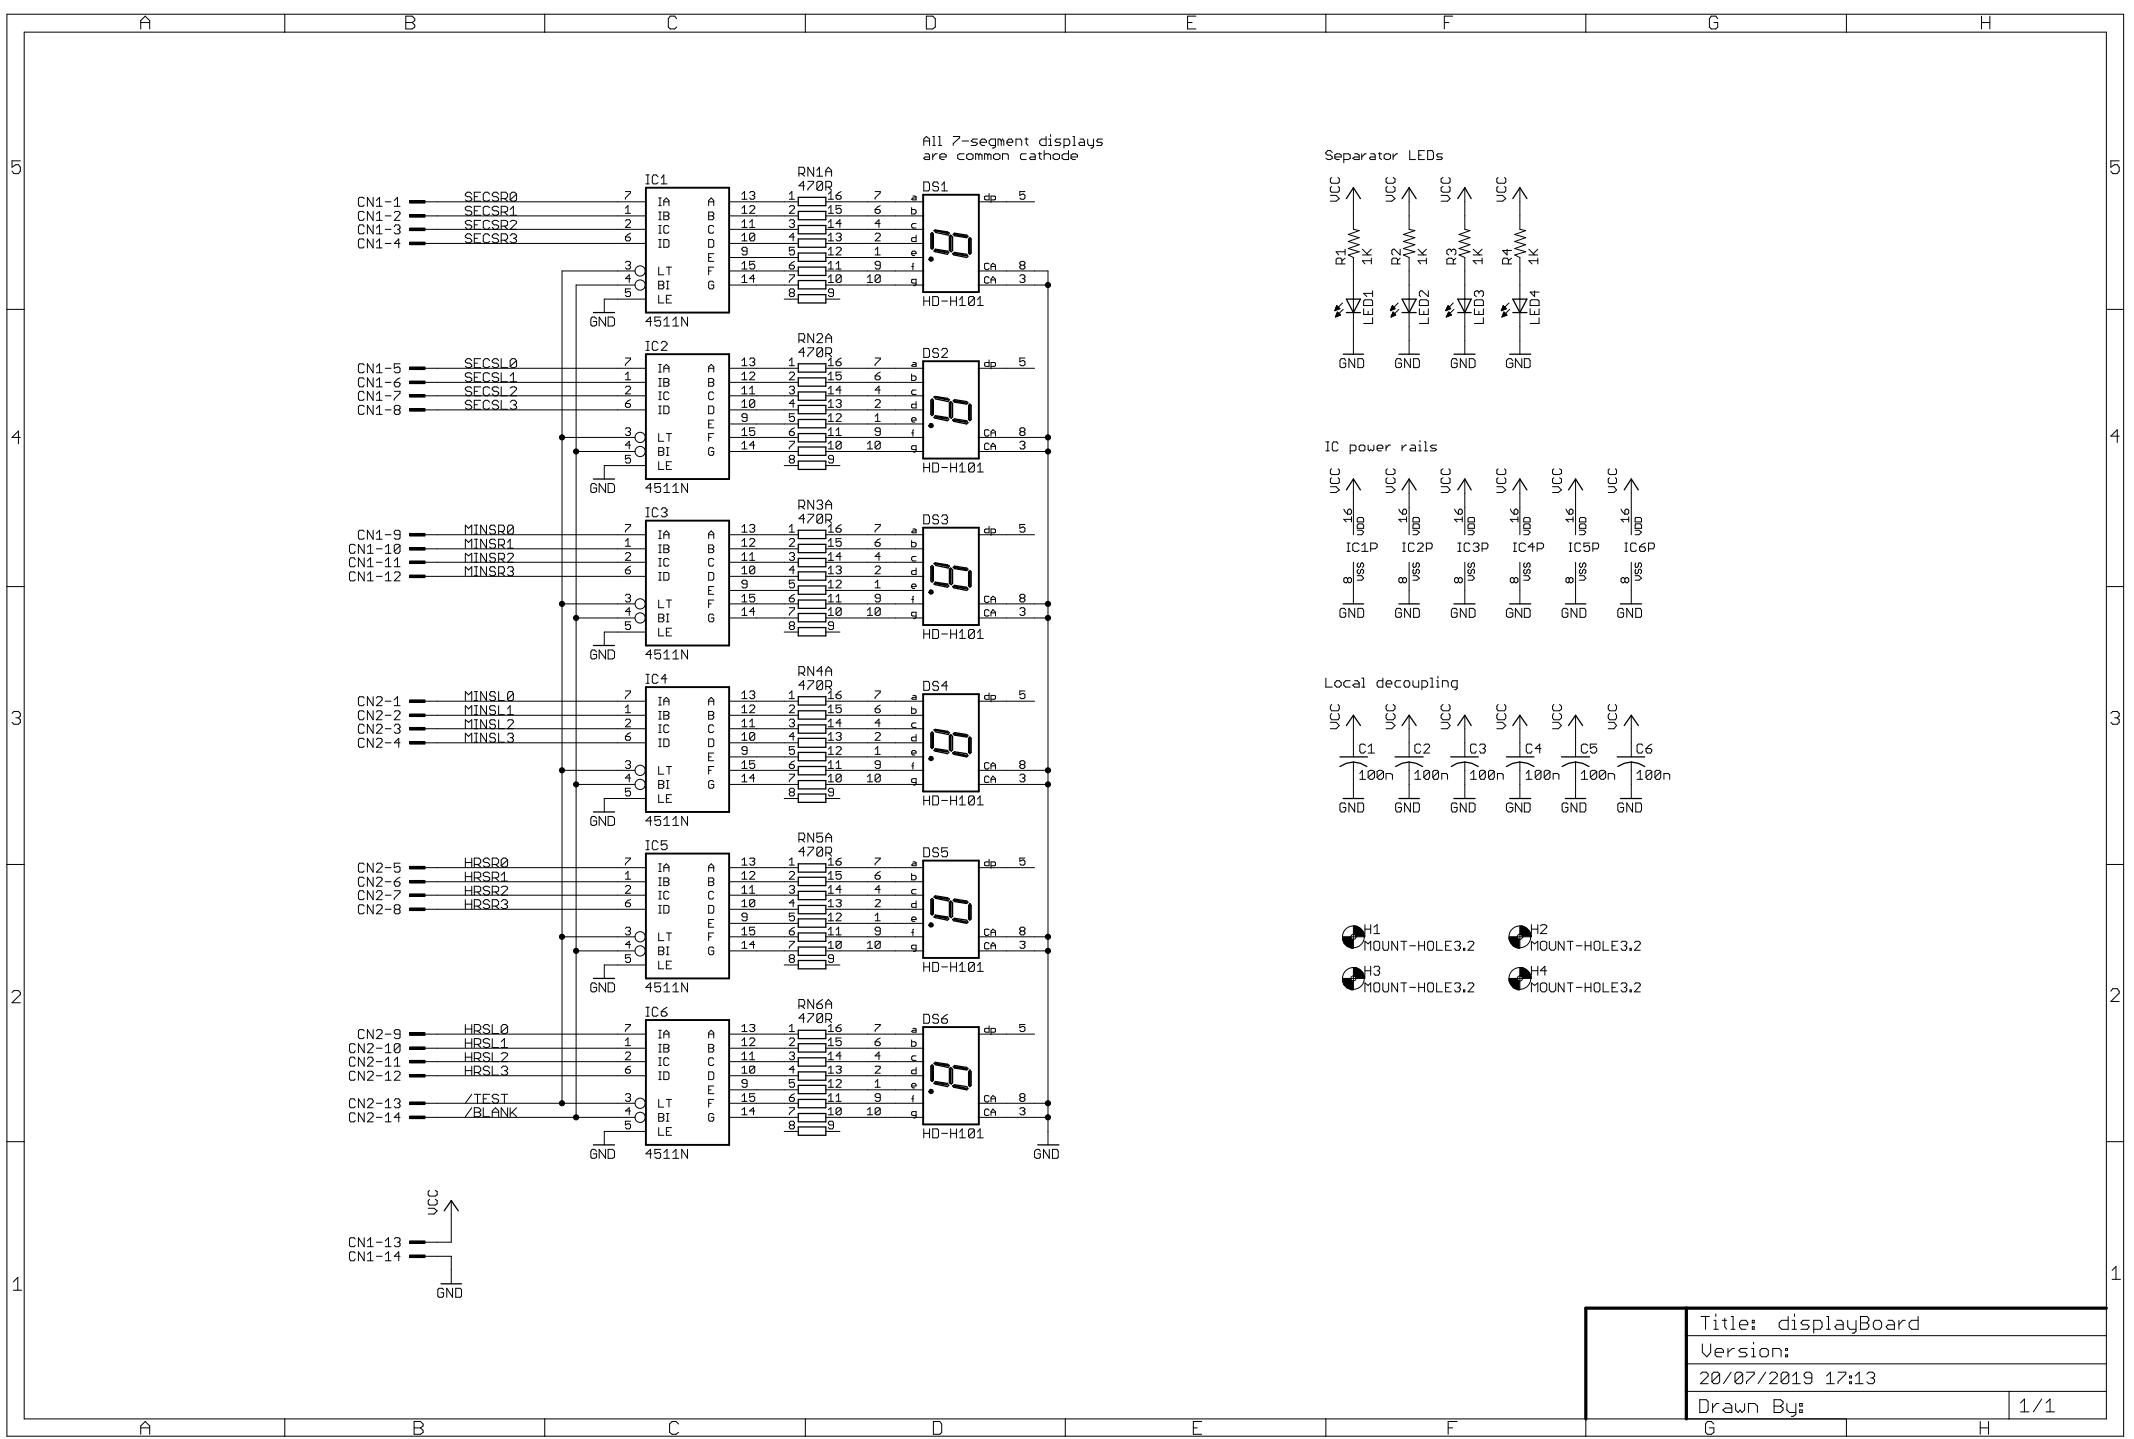

IC power rails

Local decoupling

Unused gates

Title: counterBoard	
Version:	
31/07/2019 20:15	
Drawn By:	1/1

Title: displayBoard	
Version:	
20/07/2019 17:13	
Drawn By:	1/1