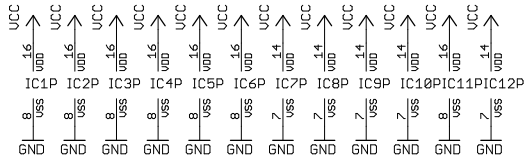

IC power rails

Local decoupling

Unused gates

Title: counterBoard	
Version:	
31/07/2019 20:15	
Drawn By:	1/1

Title: displayBoard	
Version:	
20/07/2019 17:13	
Drawn By:	1/1